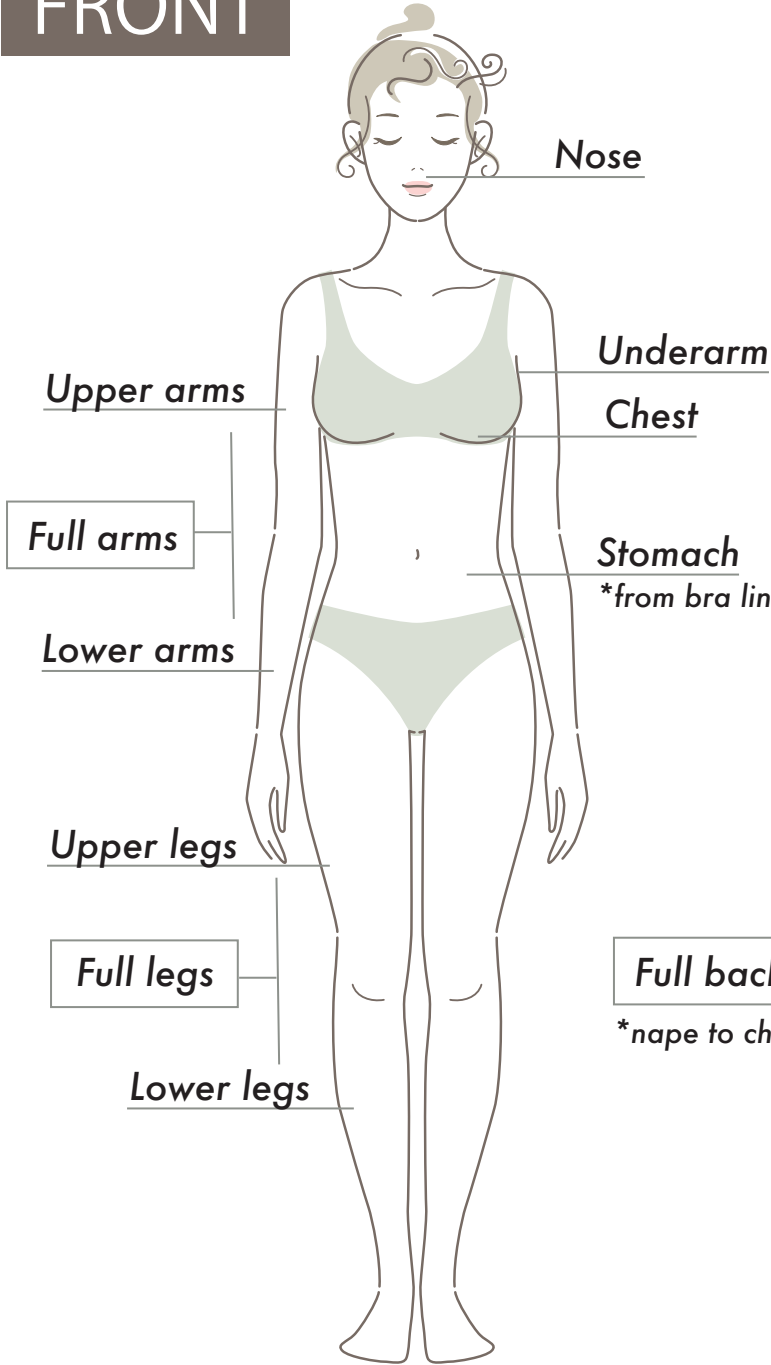

FRONT

V.I.O

V.I.O → Brazilian, includes between the cheeks (or designed)*no additional charge.
 I.O → Between the legs + the cheeks

*from bra line to pants line

Nape
 Back
 *neck line to waiste line

Full back
 *nape to cheeks

Cheeks
 *waist line to cheeks

BACK

- Optional**
- Fingers(hands)
 - Fingers(feet)
 - Stomach strip (from belly button to pants line)
 - Nipples
 - Nose
 - Underarm